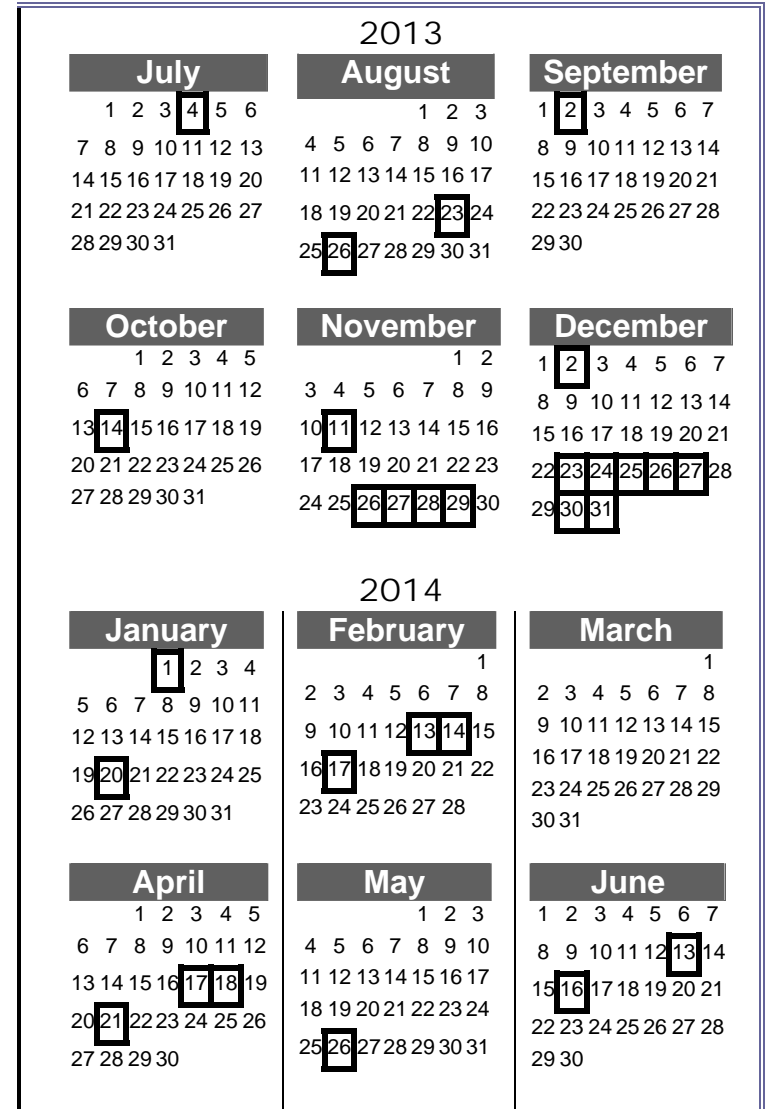

Delaware Valley School District

2013-2014 School Year

July 4	Independence Day Recess
August 23	Teacher Work Day
August 26	First Day of School for Students
September 2	Labor Day Recess
October 14	Columbus Day Recess
November 11	Veterans Day Recess
November 26	Parent Conference Day/Early Dismissal for Students*
November 27	Early Dismissal
November 28, 29, Dec 2	Fall Recess
December 23-, Jan 1	Winter Recess
January 20	Martin Luther King Jr. Day Recess
February 13	Parent Conference Day/Early Dismissal for Students*
February 14	Early Dismissal
February 17	Presidents' Day Recess
April 17, 18, 21	Spring Recess
May 26	Memorial Day Recess
June 13	Last Day of School/ /Early Dismissal/Graduation
June 16	Teacher Work Day

Month	Student Days	Teacher Days
August	5	9 (includes 1 Flex and 2 In-service Days)
September	20	20
October	22	22
November	18	18.5
December	14	14
January	21	21
February	19	19.5
March	21	21
April	19	19
May	21	21
June	10	11
	190**	196**